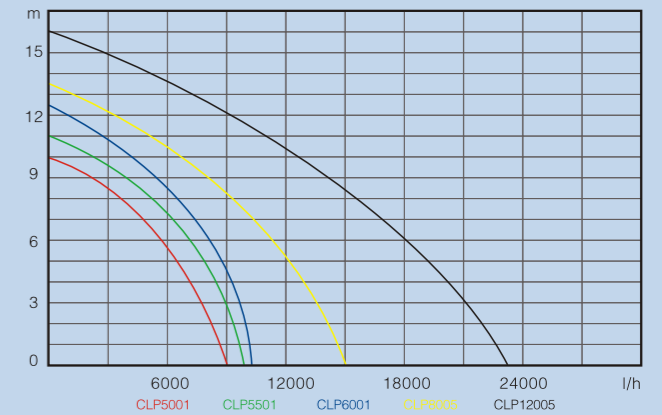

Swimming Pool Pump

CLP□□□1

CLP□□□5

Swimming Pool Pump

Model No.	CLP5001	CLP5501	CLP6001	CLP8005	CLP12005
Certificate Model	CLP-JH-500	CLP-JH-550	CLP-JH-600	CLP-JH-800	CLP-JH-1200
Rated Power	500W	550W	600W	800W	1200W
Vol & Fre	230V/50Hz	230V/50Hz	230V/50Hz	230V/50Hz	230V/50Hz
Max.pump height	10m	11m	12.5m	13.5m	16m
Max.pump rate	9000L/H	10000L/H	11000L/H	15000L/H	23000L/H
Max.grain size	2.5mm	2.5mm	2.5mm	2.5mm	2.5mm
Work Pressure	1.0bar	1.1bar	1.25bar	1.35bar	1.6bar
Dia of connecting pipe.	G1 1/2"	G1 1/2"	G1 1/2"	φ48, φ50	φ48, φ50
Cable specification	H05RN-F3G0.75mm ²	H05RN-F3G0.75mm ²	H05RN-F3G0.75mm ²	H07RN-F3G1.0mm ²	H07RN-F3G1.0mm ²
Length of cable	1m	1m	1m	1m	1m
Max.medium temperature	35°C	35°C	35°C	35°C	35°C
Qty of impeller	1	1	1	1	1
Single gift box size	45x18x23cm	45x18x23cm	45x18x23cm	52x25x30cm	52x25x30cm
Single gross weight	6.7kg	6.9kg	7.2kg	11kg	13kg
Qty/20' GP	1480pcs	1480pcs	1480pcs	720pcs	720pcs